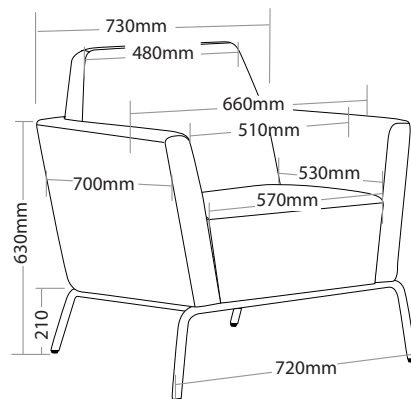

R8 SOFT SEATING

JADEN

FEATURES

- » Optional 1 or 2 seater
- » High density foam
- » Stainless steel frame
- » Solid timber inner frame
- » Available in black PU only
- » Minor assembly required
- » Suitable for indoor use only
- » 5 year structural warranty
- » Weight limit for 1 seater is 130kg
- » Weight limit for 2 seater is 260kg

INDOOR USE ONLY

✗ Do not use as a step ladder

JADEN-1

JADEN-2

 **sof**
sydney office furniture
sydneyofficefurniture.com.au

JADEN SOFT SEATING

JADEN-1

JADEN-2