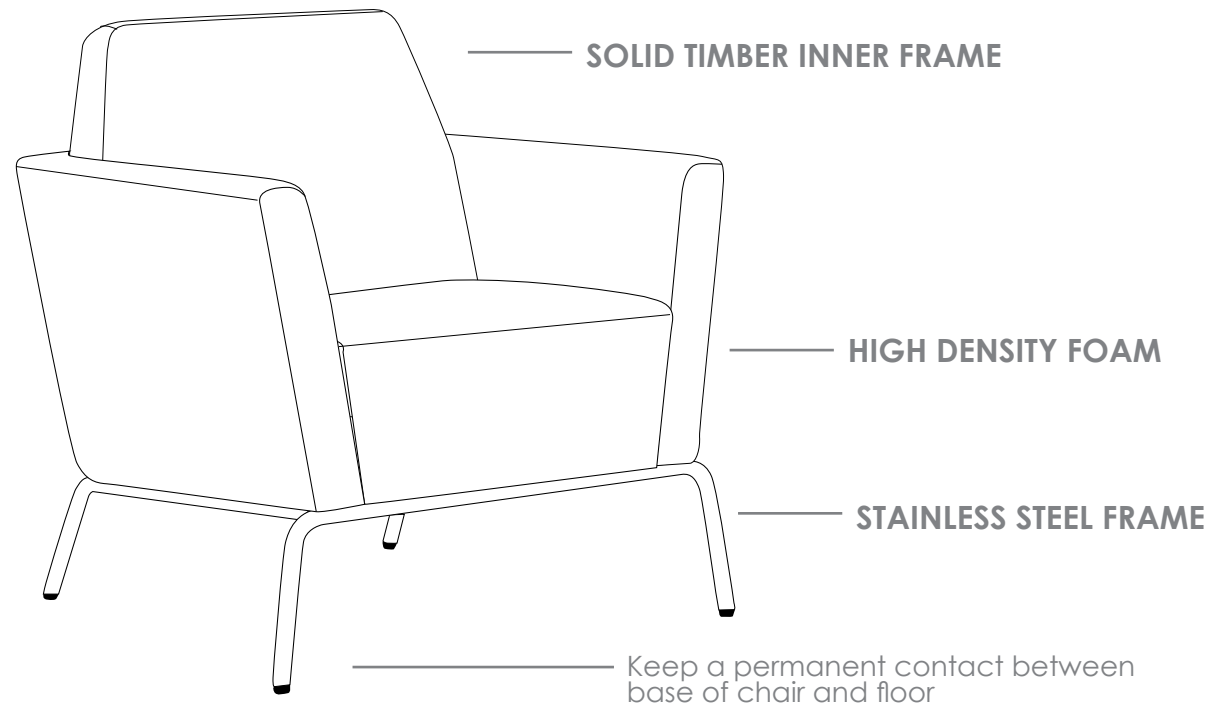

R8 SOFT SEATING

JADEN

FEATURES

- » Optional 1 or 2 seater
- » High density foam
- » Stainless steel frame
- » Solid timber inner frame
- » Available in black PU only
- » Minor assembly required
- » Suitable for indoor use only
- » 5 year structural warranty
- » Weight limit for 1 seater is 130kg
- » Weight limit for 2 seater is 260kg

INDOOR USE ONLY

✗ Do not use as a step ladder

JADEN-1

JADEN-2

 **sof**
sydney office furniture
sydneyofficefurniture.com.au

JADEN SOFT SEATING

JADEN-1

JADEN-2