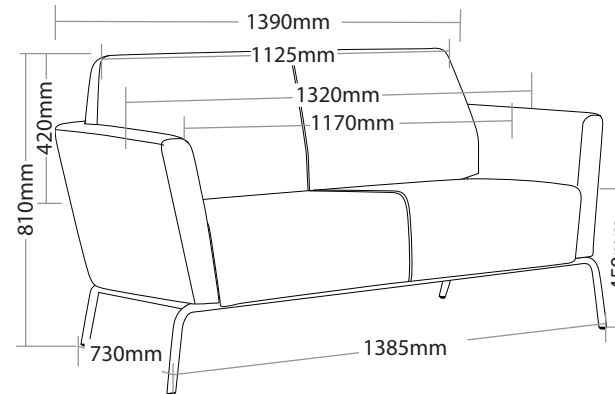

JADEN-2

sof
sydney office furniture
sydneyofficefurniture.com.au